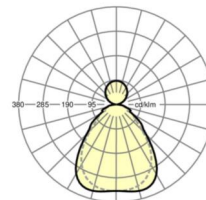

CHARACTERISTICS

Order number	46205026174
EAN number	4020863380732
Commodity code	94051190
Certification mark	IP 20, Protection class I, VDU 65°<3000, F, Indoor, CE
Impact resistance (IK rating)	IK02
Ambient temperatur	ta 25°C
Special properties	Ready for IoT
Warranty period	5 years
State funding programs	BEG - Federal funding for efficient buildings (valid only for Germany)

ELECTRICAL ENGINEERING

Controller	Electronic driver DALI2 (1 pcs.)
System output	48W
Mains voltage	230V/50Hz
Circuit breakers (inrush current)	12 pieces/B10, 20 pieces/B16, 21 pieces/C10, 33 pieces/C16
Energy efficiency class/light source	D

LIGHTING TECHNOLOGY

Placement	LED, Colour rendering/Light colour CRI ≥ 80 / 3000K
Colour tolerance (MacAdam)	3SDCM
Nominal luminous flux	5932lm
LED service life	50000h L90/B10 (Tq 25°C)
Luminaire luminous efficiency	125lm/W
UGR lat./long.	16.8 / 16.1

MECHANICS

Housing colour	black RAL 9005
Dimensions (LxWxDxH)	1558mm x 321mm x 24mm
Weight (net)	6kg
Type of installation	Pendant individual mounting, Pendant light strip mounting

Dimensions

L	1558 mm	Length
B	321 mm	Width
H	24 mm	Height
A1	900 mm	Mounting distance single mounting
P min	150 mm	Minimum suspension length
P max	1900 mm	Maximum suspension length

DEEP-LINK

<https://www.regiolux.de/en/article/46205026174>